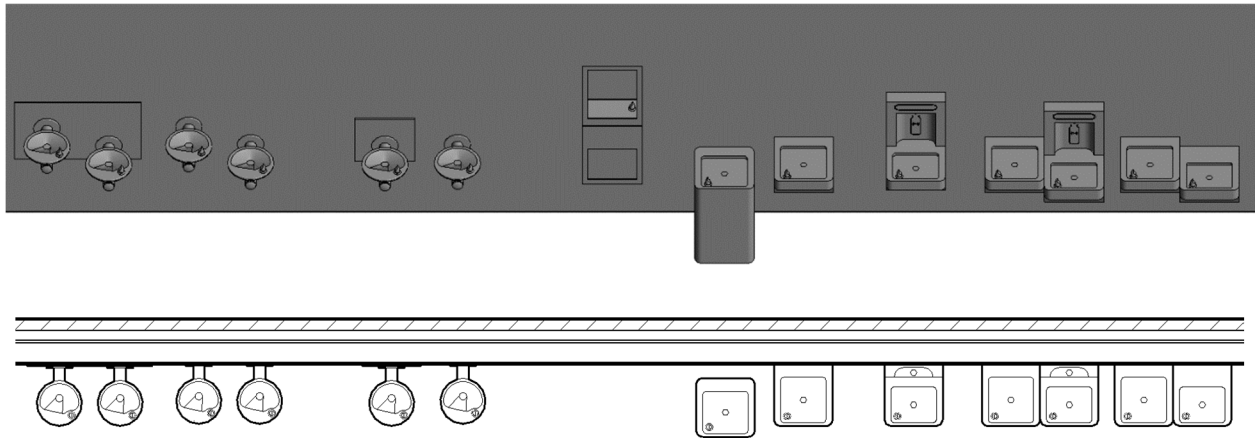

FOUNTAINS

7 Families with options for either a left- or right-hand spigot.