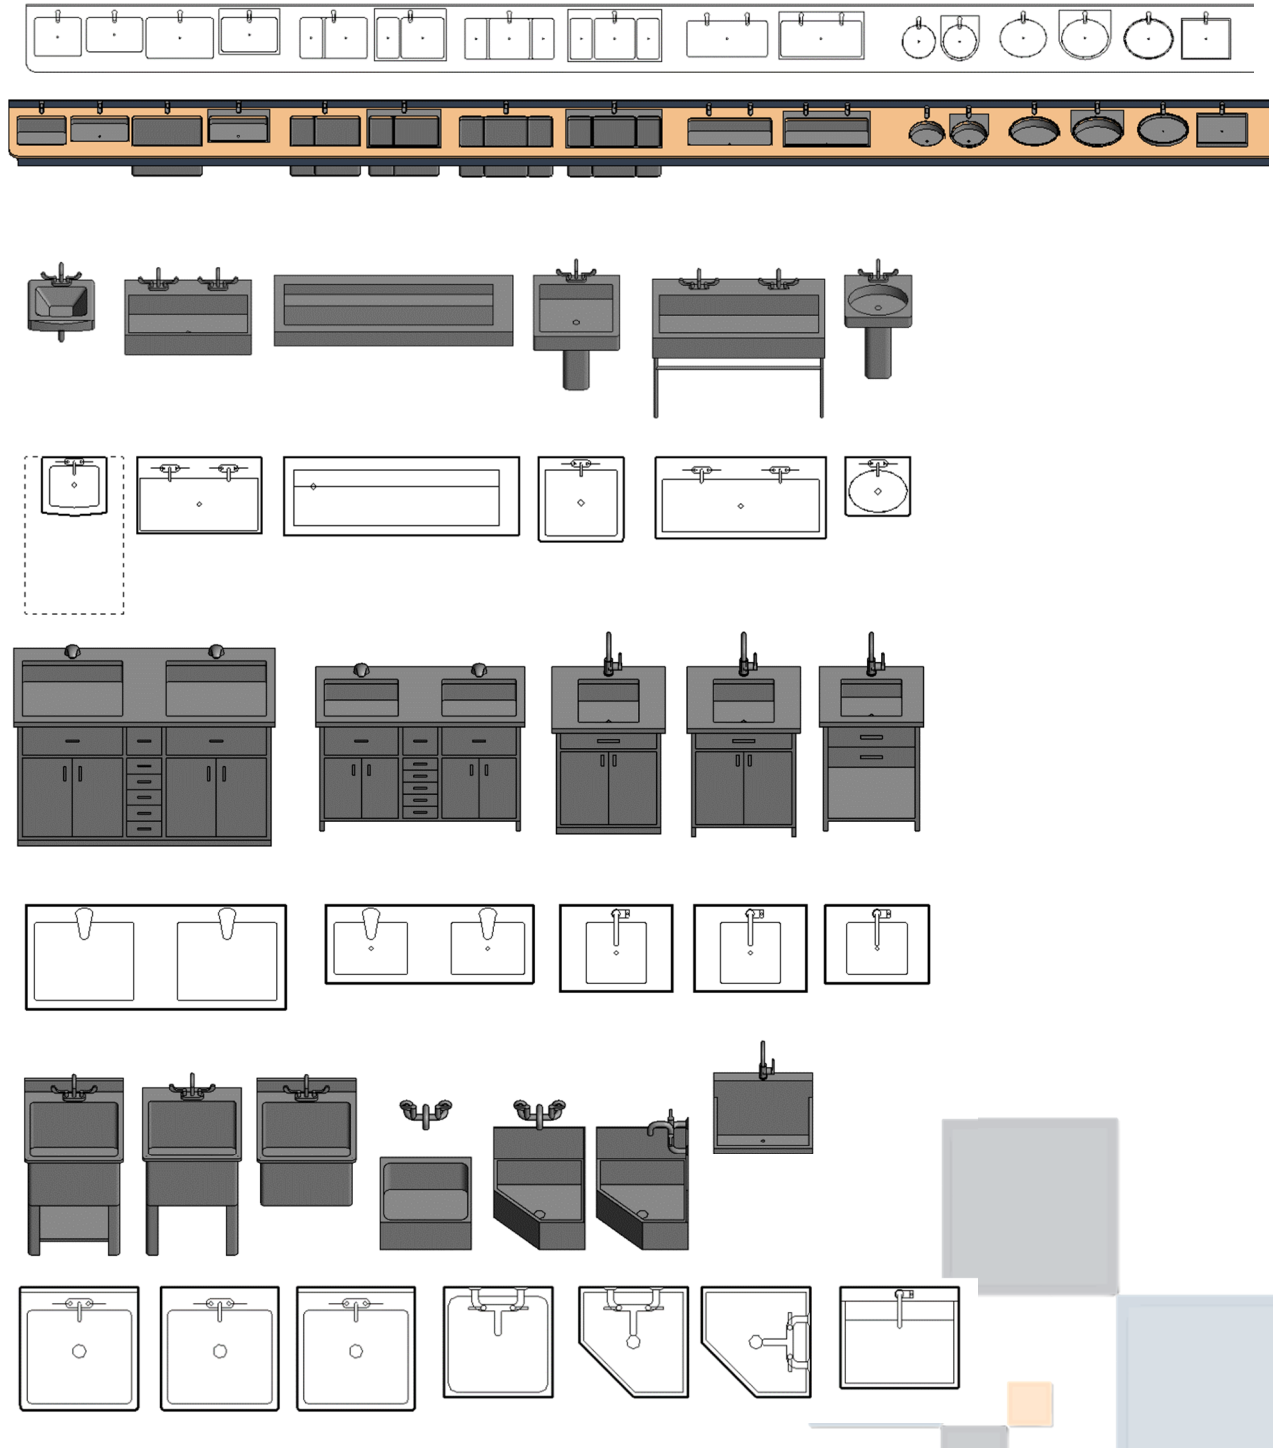

TOILETS

5 Families with options for Seat Height, Tank/Exposed/Concealed Valve, and material. They also include the option to display clearance lines.

URINALS

3 Urinal Families with Options for Seat Height, Exposed/Concealed Valve, and material.

SINKS

We have 21 Sink families including wall mounted sinks and countertop sinks.
 Counter sinks are "face based" families and will automatically cut counters when placed.
 Counter sink graphics can be adjusted to display as Drop in, or Undermount.
 Sinks also has Selectable Faucet options.

Seven Fountains – Each with options for either Left or Right Spigot

- Fountain + Bottle Filler
- Fountain – Standard
- Fountain – Double Bowl
- Fountain – Single Bowl
- Fountain – Recessed
- Fountain – Free Standing
- Fountain – Double + Bottle Filler

Twenty Sinks – Drop-in or Undermount with Faucet Options

- Five Counter Based
 - Sink – Single
 - Sink – Double
 - Sink – Triple
 - Sink – Oblong
 - Sink – Trough Double
- Two Vessel Sinks
 - Sink – Top mount – Rectangular
 - Sink – Top mount - Oblong
- Six Wall Mounted
 - Sink – Wall Mount – Wall Hosted
 - Sink – Wall Mount
 - Sink – Trough Double – Wall
 - Sink – Pedestal – Rectangular
 - Sink – Pedestal – Rectangular – Metal Frame
 - Sink – Pedestal – Oblong
- Three Vanity Sinks
 - Sink – Vanity – Double Bowl
 - Sink – Vanity – Single
 - Sink – Vanity – Single – Drawer and Shelf
- Four Utility Sinks
 - Sink – Utility Sink
 - Sink – Mop Sink
 - Sink – Mop Sink – Corner
 - Sink – Scrub Sink