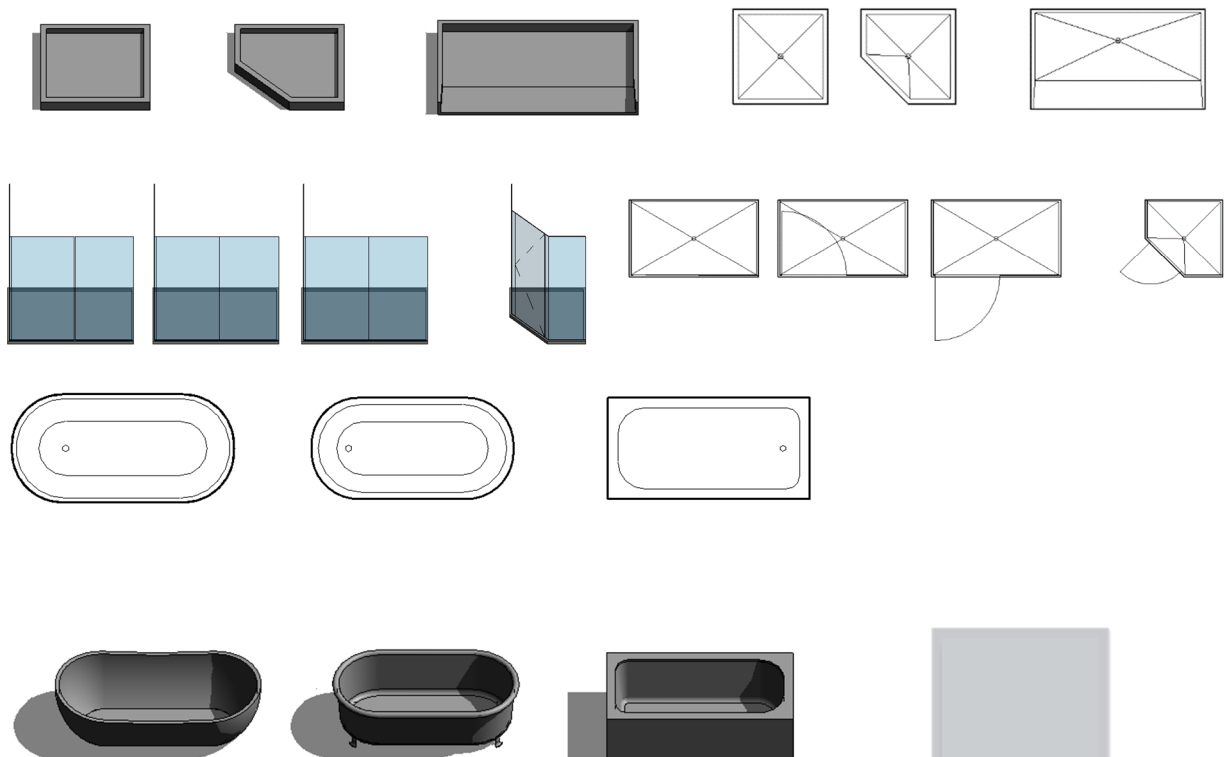

TOILETS

5 Families with options for Seat Height, Tank/Exposed/Concealed Valve, and material. They also include the option to display clearance lines.

URINALS

3 Urinal Families with Options for Seat Height, Exposed/Concealed Valve, and material.

SINKS

We have 21 Sink families including wall mounted sinks and countertop sinks.
 Counter sinks are "face based" families and will automatically cut counters when placed.
 Counter sink graphics can be adjusted to display as Drop in, or Undermount.
 Sinks also has Selectable Faucet options.

FOUNTAINS

7 Families with options for either a left- or right-hand spigot.

BATHS/SHOWERS

5 Shower Families & 3 Bathtub Families

LIBRARY INCLUDES 43 FAMILIES

Eight Water Closets

- Toilet – Floor Mount – Modern
- Toilet – Wall Mount – Modern
- Toilet – Floor Mount – Tank
- Toilet – Floor Mount – Tankless
- Toilet – Wall Mount – Tankless
- Urinal – Wall Mount - Bowl
- Urinal – Floor Mount
- Urinal – Wall mount Valve

Eight Baths

- Bathtub – Free standing – Modern
- Bathtub – Free Standing – Claw Foot
- Bathtub – Floor Mount – Standard
- Shower Base – Standard
- Shower Base – Angled
- Shower Base- Roll In
- Shower Enclosure (Sliding Door/Swing Out Door/Swing In Door)
- Shower Enclosure – Angled