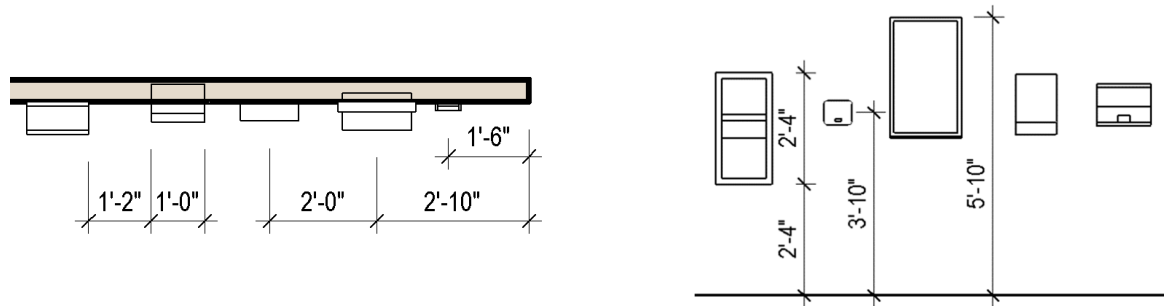

OVERVIEW

Our Toilet Room Accessories library contains all the commonly requested toilet room accessories and toilet room partitions. Unlike manufacturer families, these are simple yet flexible so they can represent products from any manufacturer. We have built in parameters for width, height, depth, and mounting height. Several families include surface mount, recessed, and semi-recessed types, and provide adjustable recess depth. We have built this library with **Non-Hosted** families so you can freely place them and don't have to worry about them disappearing if someone deletes a wall. The key features are:

Simplified Plan & Elevation Graphics

Basic representations show just what you need. Recessed items indicate depth in wall to help with coordination. Snap dimensions to any edge or to centerline in both plan and elevation.