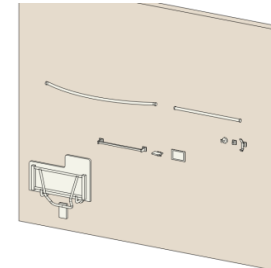

OVERVIEW

Our Toilet Room Accessories library contains all the commonly requested toilet room accessories and toilet room partitions. Unlike manufacturer families, these are simple yet flexible so they can represent products from any manufacturer. We have built in parameters for width, height, depth, and mounting height. Several families include surface mount, recessed, and semi-recessed types, and provide adjustable recess depth. We have built this library with **Non-Hosted** families so you can freely place them and don't have to worry about them disappearing if someone deletes a wall. The key features are:

Simplified Plan & Elevation Graphics

Basic representations show just what you need. Recessed items indicate depth in wall to help with coordination. Snap dimensions to any edge or to centerline in both plan and elevation.

Mirrors

Framed or Frameless, Optional Shelf, Tilted

Paper Towels, Waste, Hand Dryers

Individual & Combo Units, Surface Mounted or Recessed, Freestanding

Shower Accessories

Straight & Curved Curtain Rods, Folding Seat, Towel Bars, Soap Dishes, Clothing Hooks