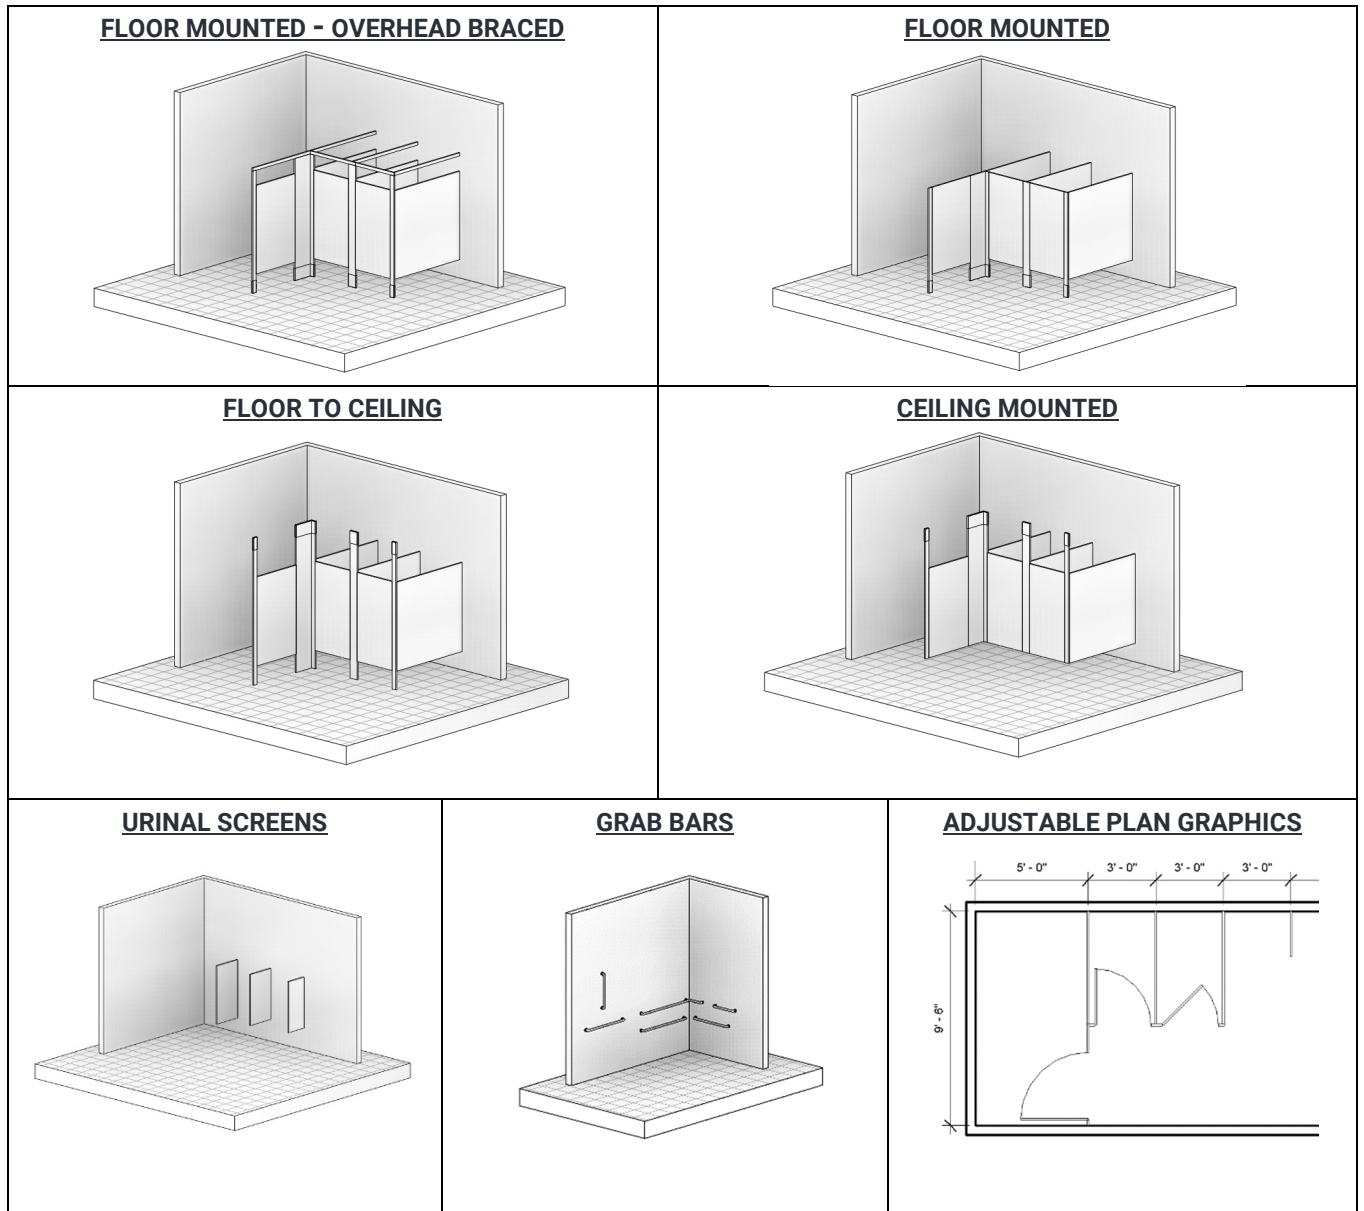

TOILET ROOM PARTITIONS