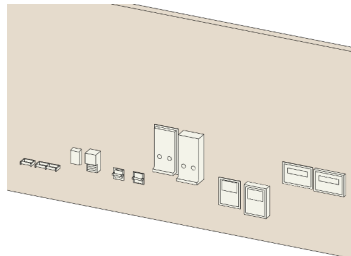

TP, Napkin, Seat Cover Dispensers

Multiple Configurations, Surface Mount or Recessed